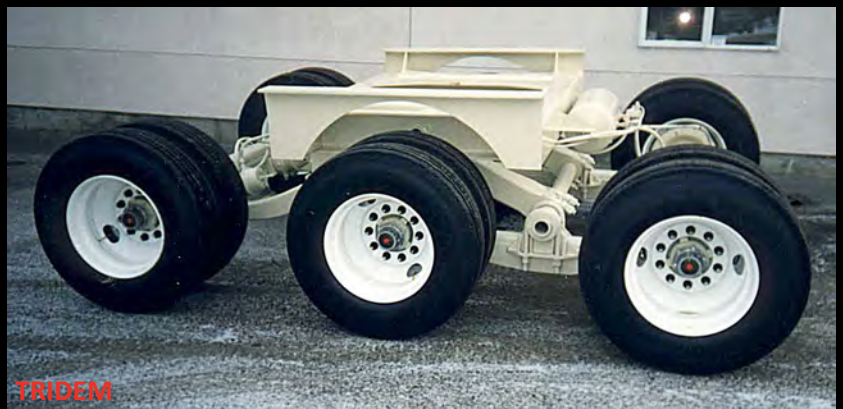

1944 75th Anniversary 2019

DESERT TRUNNION

TRAILER SALES

575 PAGE AVE, PENTICTON BC V2A 6P3

P: 250-492-0408

F: 250-492-7353

TF: 1-866-657-2662

www.peerless.ca

info@peerless.ca

PEERLESS PARTS

P: 250-487-4014

C: 250-460-0948

TF: 1-866-657-2662 Ext. 226

parts@peerless.ca