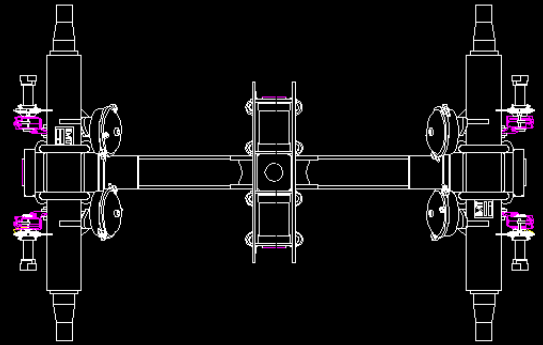

TF: 1-866-657-2662 Ext. 226

parts@peerless.ca

www.peerless.ca
info@peerless.ca

1944 75th Anniversary 2019

DESERT TRUNNION

TANDEM

TRIDEM

3 AXLE