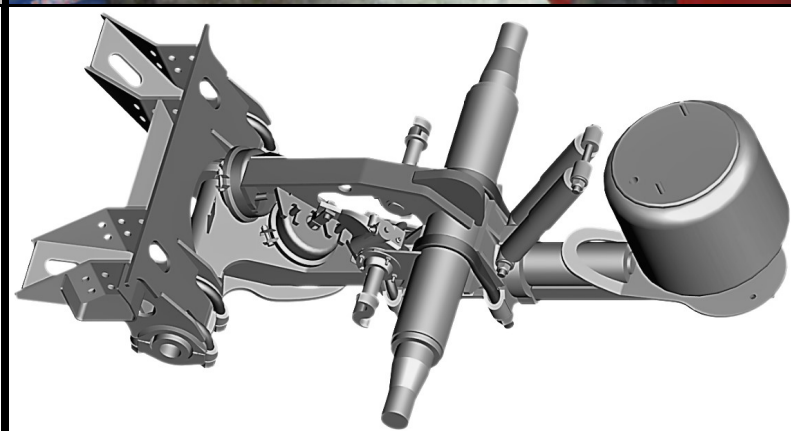

1944 75th Anniversary 2019

16 & 24 WHEEL SUSPENSION SPECIALISTS
GENUINE PEERLESS PARTS

FOR INFORMATION AND PRICING PLEASE CONTACT
PEERLESS PARTS
250-492-0408 Ext.1 or parts@peerless.ca