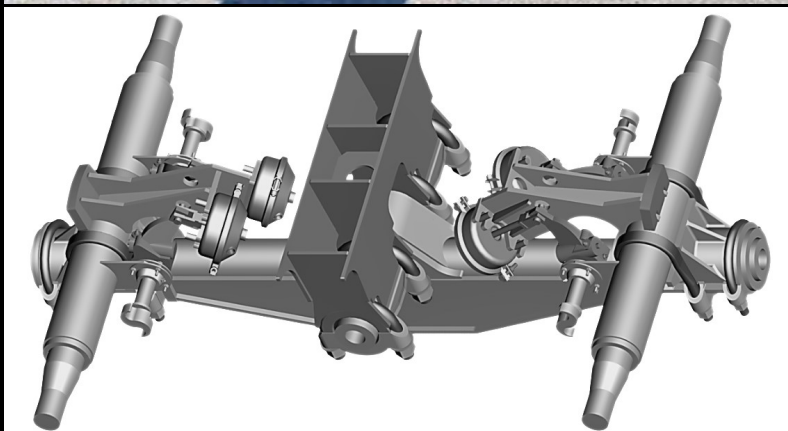

1944 75th Anniversary 2019

16 & 24 WHEEL SUSPENSION SPECIALISTS
GENUINE PEERLESS PARTS

FOR INFORMATION AND PRICING PLEASE CONTACT
PEERLESS PARTS
250-492-0408 Ext.1 or parts@peerless.ca