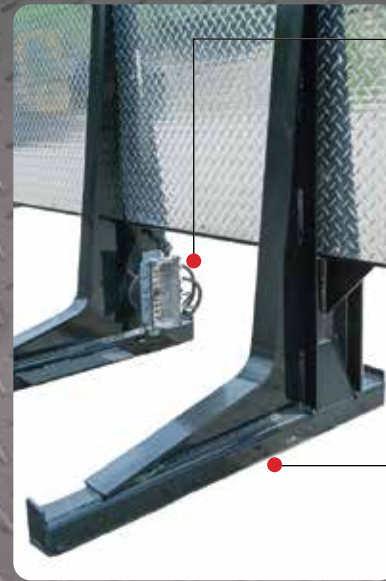

- Standard with tail, signal and brake lights mounted to top cabguard. Additional lights available as an option.

- Oversized window opening for maximum visibility.

- Recessed license plate holder with LED light.

- Standard with checker plate backing. Expanded metal or stainless steel available as an option.

- Standard with five 5" 1200LM LED work lights

- TruckLite sealed junction box mounted inside of uprights providing maximum protection from the elements. Wired and ready for truck installation.

- Standard with shortwood gussets for maximum clearance to staked trailers and u-bolt mounts.

- Standard with Shovel and axle holder mounted to front of cab guard. Rear mount is optional.

**NOW RATED  
AT 56,380 KG  
CARGO CAPACITY**

- Recessed license plate holder with LED light.

- Standard with checker plate backing. Expanded metal or stainless steel available as an option.

- Standard with five 5" 1200LM LED work lights

- TruckLite sealed junction box mounted inside of uprights providing maximum protection from the elements. Wired and ready for truck installation.