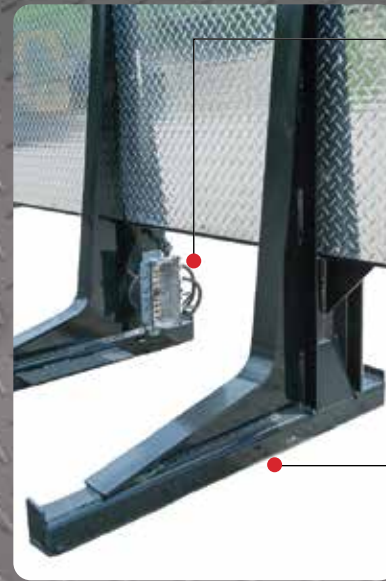

- Standard with tail, signal and brake lights mounted to top cabguard. Additional lights available as an option.

- Oversized window opening for maximum visibility.

- Recessed license plate holder with LED light.

- Standard with checker plate backing. Expanded metal or stainless steel available as an option.

- Standard with five 5" 1200LM LED work lights

- TruckLite sealed junction box mounted inside of uprights providing maximum protection from the elements. Wired and ready for truck installation.

- Standard with shortwood gussets for maximum clearance to staked trailers and u-bolt mounts.

- Standard with Shovel and axle holder mounted to front of cab guard. Rear mount is optional.

**NOW RATED
AT 56,380 KG
CARGO CAPACITY**

- Recessed license plate holder with LED light.

- Standard with checker plate backing. Expanded metal or stainless steel available as an option.

- Standard with five 5" 1200LM LED work lights

- TruckLite sealed junction box mounted inside of uprights providing maximum protection from the elements. Wired and ready for truck installation.