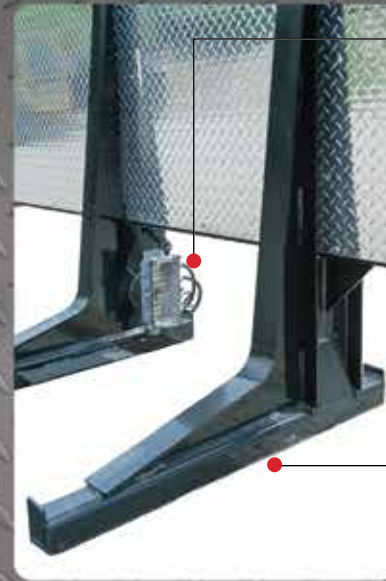

- Standard with checker plate backing. Expanded metal or stainless steel available as an option.

- Standard with five 5" 1200LM LED work lights

- TruckLite sealed junction box mounted inside of uprights providing maximum protection from the elements. Wired and ready for truck installation.

1-866-657-2662  
parts@peerless.ca

**PEERLESS**  
UNMATCHED EXCELLENCE SINCE 1944

- Standard with tail, signal and brake lights mounted to top cabguard. Additional lights available as an option.

- Oversized window opening for maximum visibility.

- Recessed license plate holder with LED light.

- Standard with checker plate backing. Expanded metal or stainless steel available as an option.

- Standard with five 5" 1200LM LED work lights

- TruckLite sealed junction box mounted inside of uprights providing maximum protection from the elements. Wired and ready for truck installation.

- Standard with shortwood gussets for maximum clearance to staked trailers and u-bolt mounts.

- Standard with Shovel and axle holder mounted to front of cab guard. Rear mount is optional.

**NOW RATED  
AT 56,380 KG  
CARGO CAPACITY**