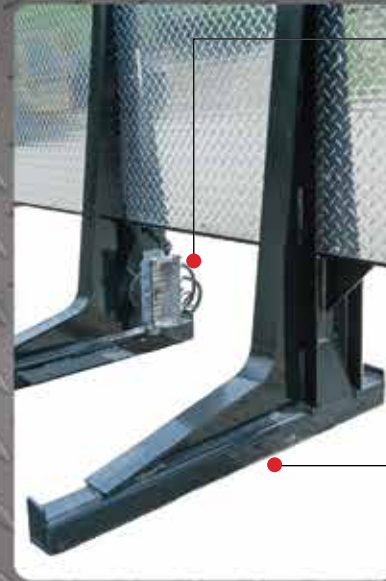

- Standard with checker plate backing. Expanded metal or stainless steel available as an option.

- Standard with five 5" 1200LM LED work lights

- TruckLite sealed junction box mounted inside of uprights providing maximum protection from the elements. Wired and ready for truck installation.

1-866-657-2662
parts@peerless.ca

PEERLESS
UNMATCHED EXCELLENCE SINCE 1944

- Standard with tail, signal and brake lights mounted to top cabguard. Additional lights available as an option.

- Oversized window opening for maximum visibility.

- Recessed license plate holder with LED light.

- Standard with checker plate backing. Expanded metal or stainless steel available as an option.

- Standard with five 5" 1200LM LED work lights

- TruckLite sealed junction box mounted inside of uprights providing maximum protection from the elements. Wired and ready for truck installation.

- Standard with shortwood gussets for maximum clearance to staked trailers and u-bolt mounts.

- Standard with Shovel and axle holder mounted to front of cab guard. Rear mount is optional.

**NOW RATED
AT 56,380 KG
CARGO CAPACITY**